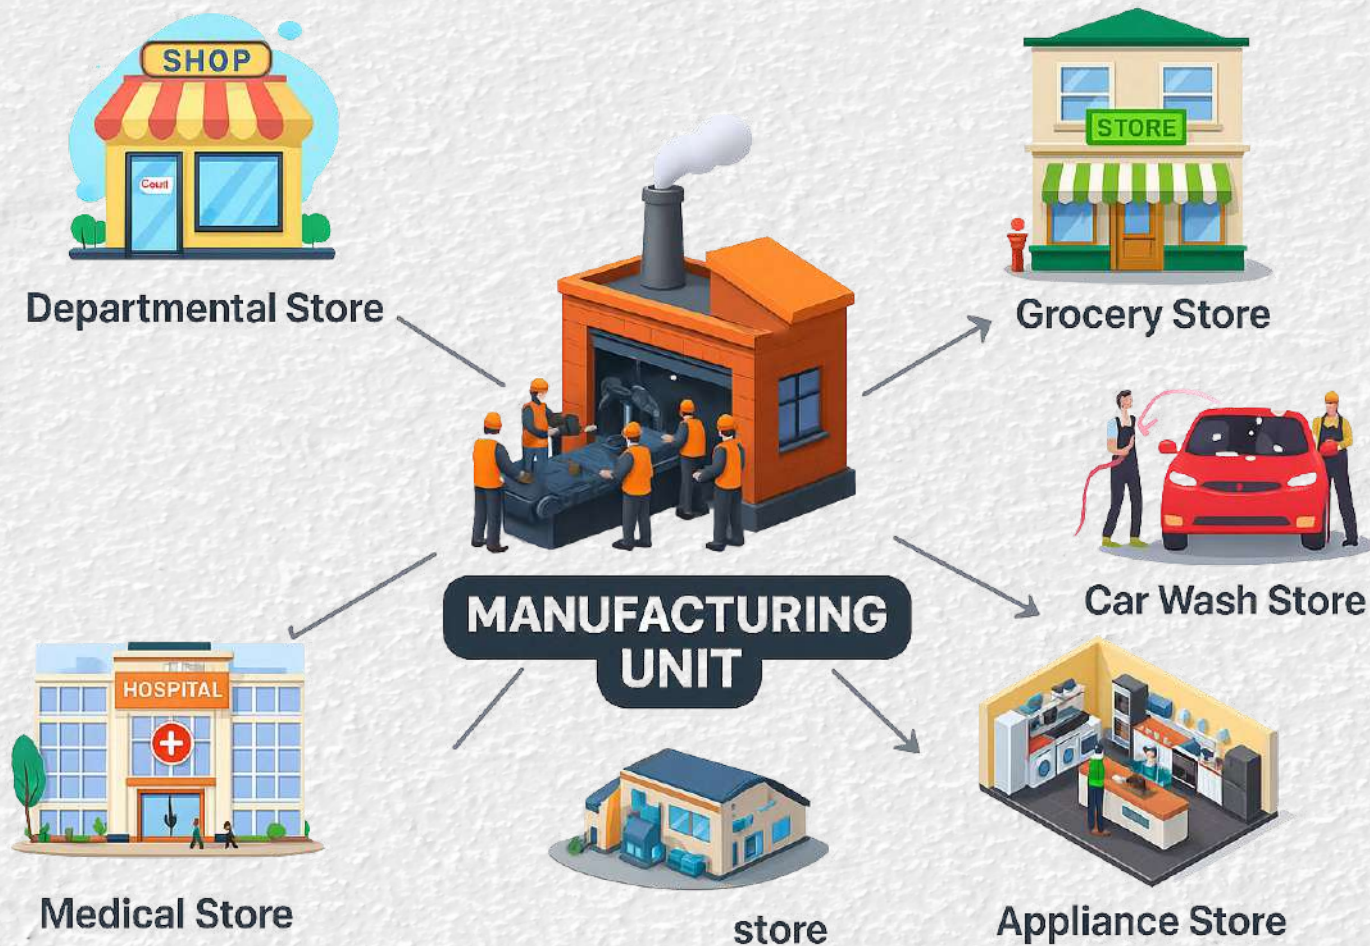

SCOPE OF SALES