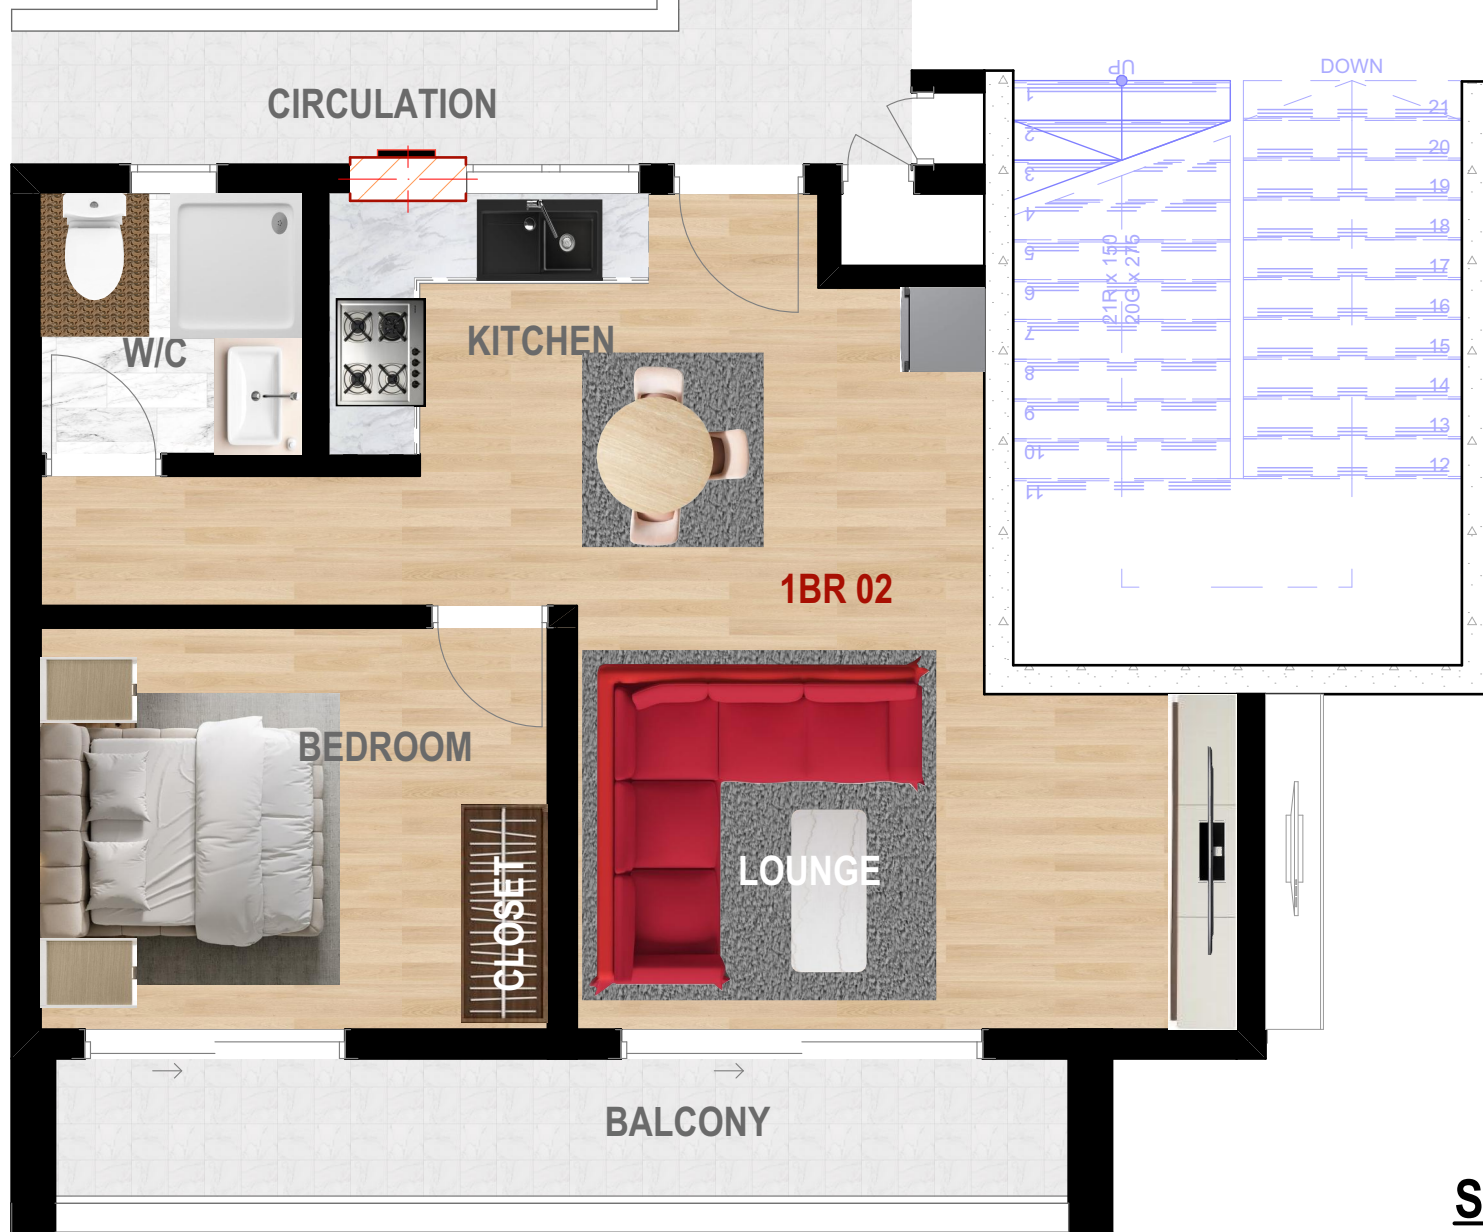

SILVER GATE

1 BEDROOM FLOOR PLAN LAYOUT A

1BR 02