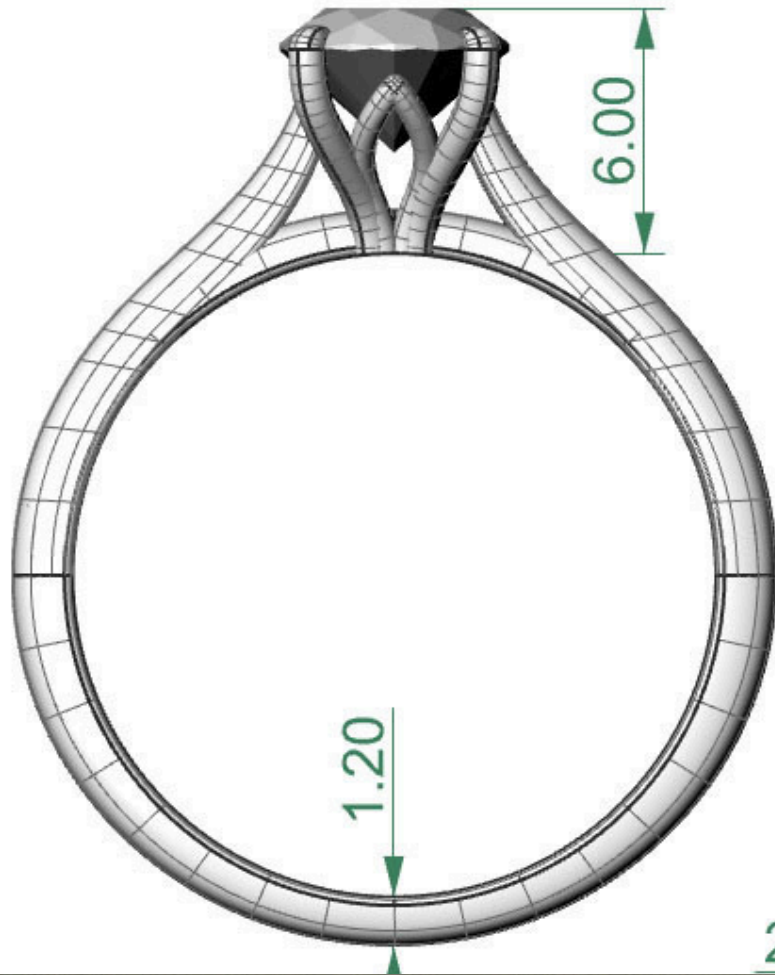

# LR251230

whitegold18k  
estWeight = 3gr  
RingSize = 10

Oval 1.01ct  
(8.24x5.62x3.54mm)

**CUSTOMER 180024**

**ATTENDRE.LUSTRE  
JEWELRY**